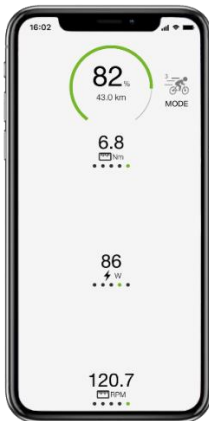

Nowadays, most sport-orientated bike riders want to track their data. By using the FAZUA app which is compatible with all eBikes equipped with the Fazua evation drive system, you can get access to A LOT more data from now on. Data that will help you learn more about your training and your bike.